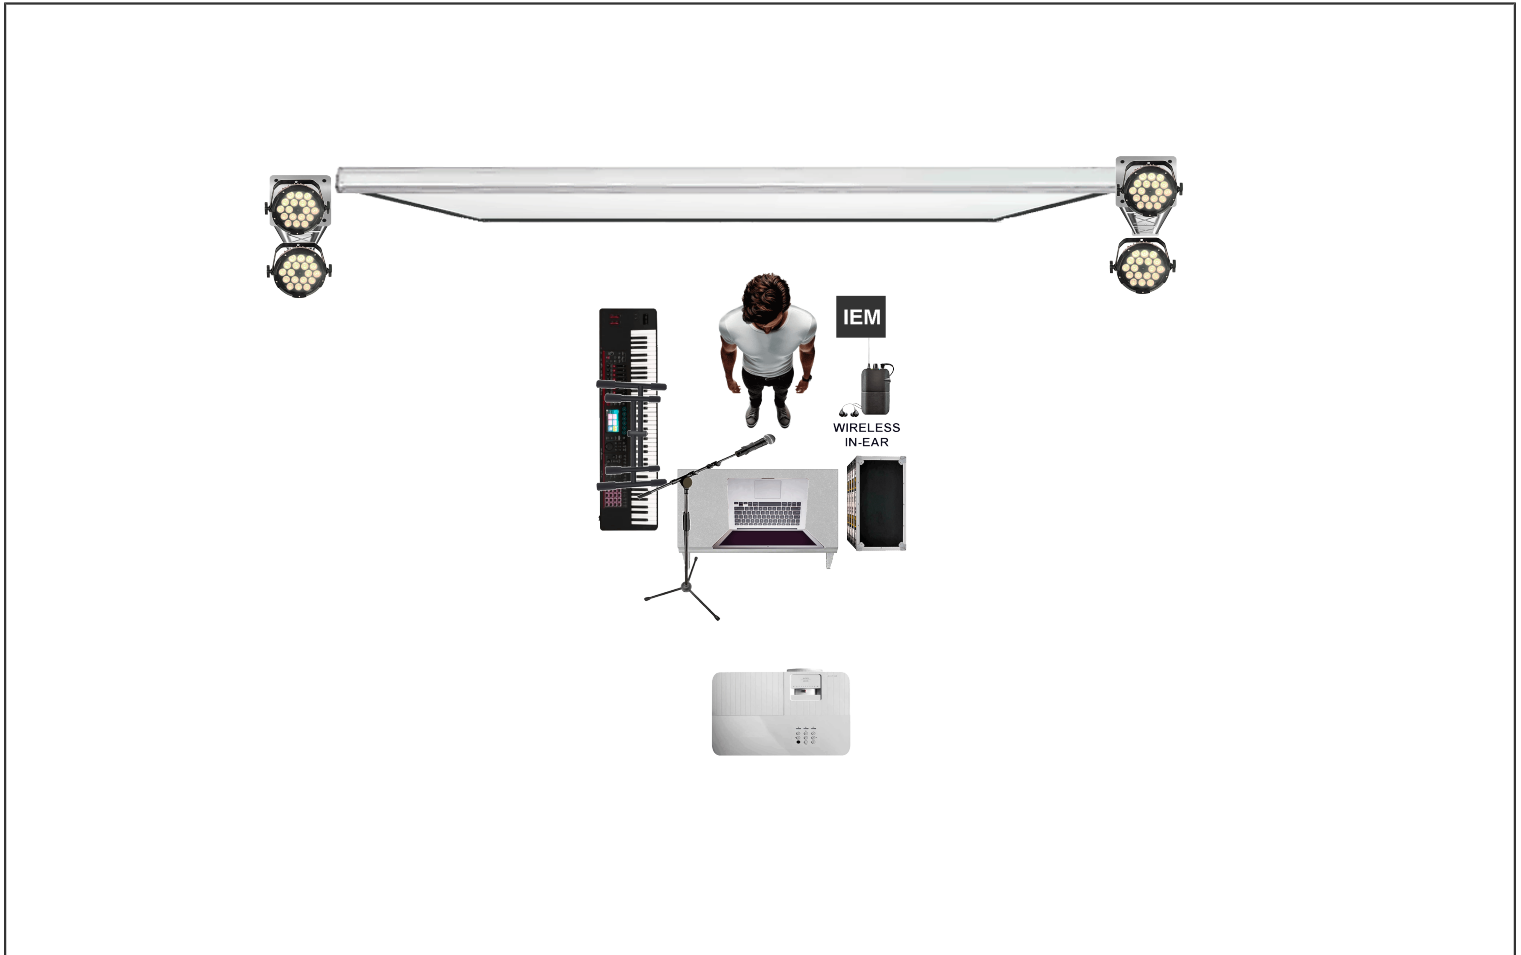

Reu's Stage Plot

1	Vocal mic (dry)	9	17
2	Laptop stereo L	10	18
3	Laptop stereo R	11	19
4	Clicktrack (for IEM)	12	20
5	Vocal FX return	13	21
6		14	22
7		15	23
8		16	24

Artist: Reu

Contact: Callan Nagel-Dubin (ArrangeMGMT@gmail.com)

Artist provides: MacBook running Logic Pro, Focusrite Scarlett 4i4 audio interface, wireless IEM system with transmitter and beltack, MIDI keyboard and keyboard stand, laptop and laptop stand, rear projector and screen and projector stand, 2x Shure SM58, all power cords and chargers.

Venue provides: 1x boom mic stand, 1x straight mic stand, 2x active DI boxes, all XLR cables, power strip at stage position (minimum 4 outlets).

Note: Artist will need approx. 15 min for soundcheck to test IEM mix and confirm playback levels. Please advance any RF frequency conflicts prior to show day.